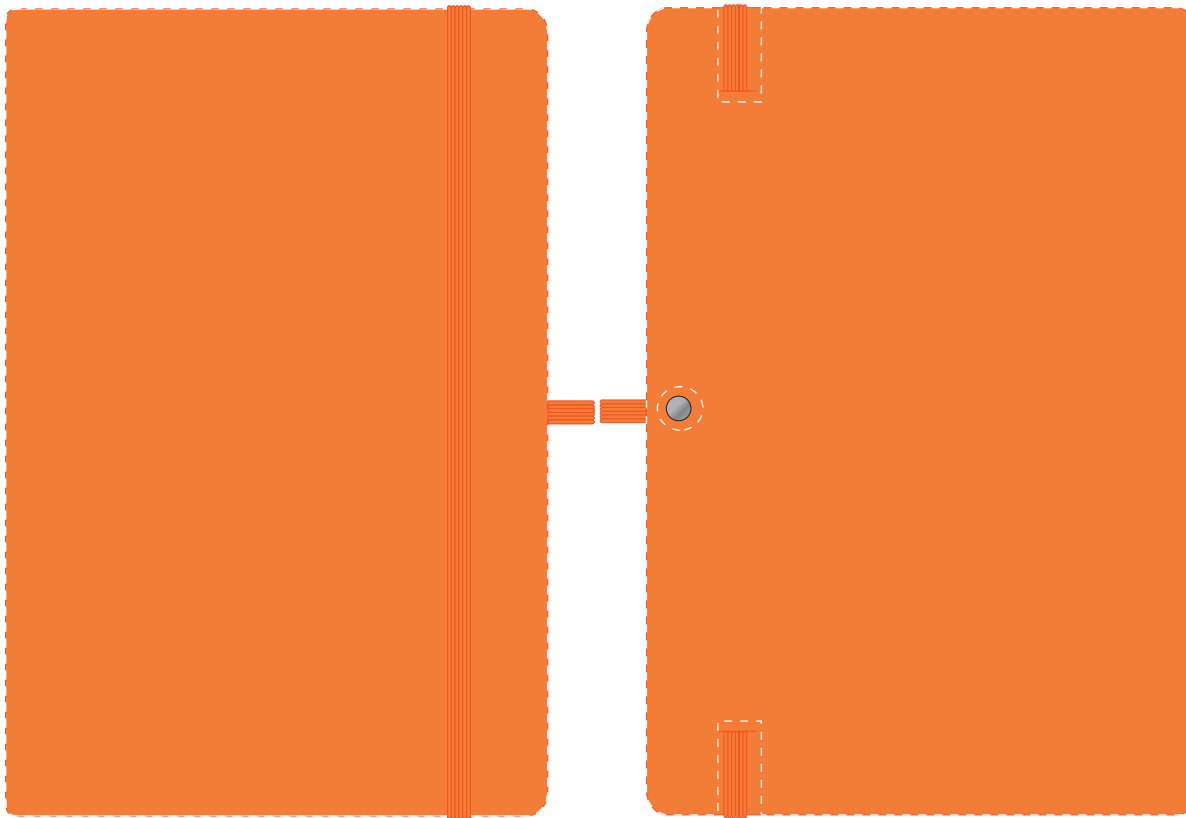

We stock this item in the following colours

**PANTONE REFERENCE(S)**

 Full Colour (Edge to Edge)

Product Image for visualisation  
- colours may vary

ARTWORK SCALE 50%

ARTWORK SCALE 50%

The dashed line is to demonstrate print area and will not appear on your printed item

To proceed, please approve visual via the online system.

ARTWORK SCALE 100%  
Max print area: Edge to Edge

ARTWORK SCALE 100%  
Max print area: Edge to Edge